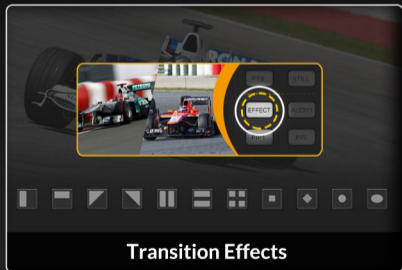

# Landscape & Portrait Mode

The video switcher provides both portrait and landscape modes for multiview output, user can choose the layout they need according to different event production application fields.

# Professional Audio Mixer

The switcher's integrated audio mixer enhances the audio effect of your productions by combining two external MIC inputs and 6 input embedded audio. Users can also set the AFV and utilize the audio delay feature to ensure the audio-video synchronization.

# Upgraded Chroma Key

Enhanced chroma key technology delivers precise background removal for virtual studios and live events.