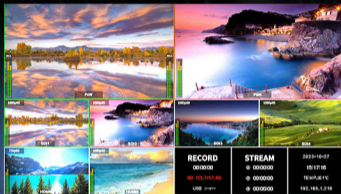

# Landscape & Portrait Mode

The video switcher provides both portrait and landscape modes for multiview output, user can choose the layout they need according to different event production application fields.