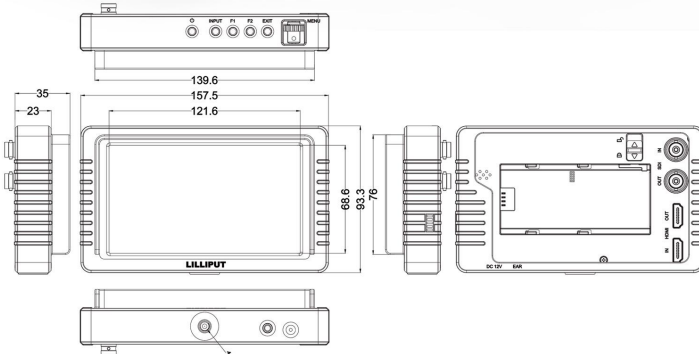

SPECIFICATIONS | ACCESSORIES

DISPLAY	Panel	5.5" IPS	SDI Format	SMPTE-125M	480i(59.94)	ACCESSORIES	1. Silicon rubber case	1 piece
	Physical Resolution	1920×1080 (401ppi)		1080i(60/59.94/50)	2. Folding sun shade cover		1 piece	
	Aspect Ratio	16:9		SMPTE-274M	1080p(30/29.97/25/24/24sF/23.98/23.98sF)		3. 12V DC adapter	1 piece
	Brightness	450cd/m²		SMPTE-292M	1080p(30/29.97/25/24/24sF/23.98/23.98sF)		4. HDMI A/C cable	1 piece
	Contrast	1000:1		SMPTE-296M	720p(60/59.94/50/30/29.97/25/24/23.98)		5. Shoe mount	1 piece
INPUT	Viewing Angle	160° / 160° (H/V)	HDMI Format	1080i(29.97/25/24/23.98)	6. Battery plate (F-970, QM91D, DU21 or LP-E6)	2 pieces		
	3G-SDI	1		1080p(60/59.94/50/30/29.97/25/24/23.98)		7. Manual	1 copy	
OUTPUT	3G-SDI	1	HDMI Format	-Level A & Level B	8. Battery (optional)	1 piece		
	HDMI	1		1080p(60/59.94/50)		1 piece		
AUDIO	HDMI	1	ACCESSORIES	-Level B 2x	8. Battery (optional)	1 piece		
	Speaker	1		1080i(60/59.94/50)		1 piece		
POWER	Ear Phone Slot	1	ACCESSORIES	ITU-R BT.656	8. Battery (optional)	1 piece		
	Current	1A		1080p, 1080i, 720p, 576p, 576i, 480p, 486i		1 piece		
ENVIRONMENT	Input Voltage	DC 7-24V	ACCESSORIES	1. Silicon rubber case	1 piece			
	Battery Plate	F-970 / QM91D / DU21 / LP-E6		2. Folding sun shade cover	1 piece			
DIMENSION	Power Consumption	12W	3. 12V DC adapter	1 piece				
	Operating Temperature	-20℃~60℃	4. HDMI A/C cable	1 piece				
DIMENSION	Storage Temperature	-30℃~70℃	5. Shoe mount	1 piece				
	Dimension(LWD)	154.5×90×20mm / 157.5×93×23mm (with case)	6. Battery plate (F-970, QM91D, DU21 or LP-E6)	2 pieces				
DIMENSION	Weight	320g / 340g (with case)	7. Manual	1 copy				
			8. Battery (optional)	1 piece