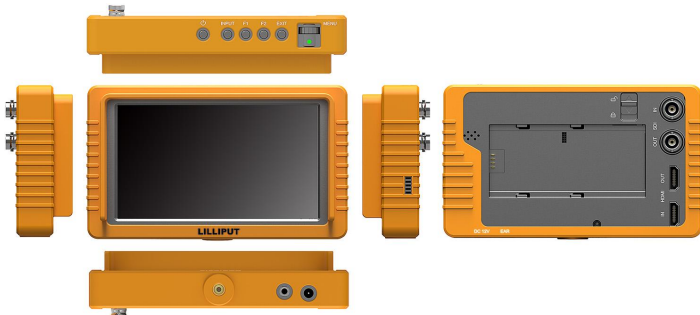

SPECIFICATIONS | ACCESSORIES

DISPLAY	Panel	5.5" IPS	SDI Format	SMPTE-125M	480i(59.94)	ACCESSORIES	1. Silicon rubber case	1 piece
	Physical Resolution	1920×1080 (401ppi)		1080i(60/59.94/50)	2. Folding sun shade cover		1 piece	
	Aspect Ratio	16:9		SMPTE-274M	1080p(30/29.97/25/24/24sF/23.98/23.98sF)		3. 12V DC adapter	1 piece
	Brightness	450cd/m²		SMPTE-292M	1080p(30/29.97/25/24/24sF/23.98/23.98sF)		4. HDMI A/C cable	1 piece
	Contrast	1000:1		SMPTE-296M	720p(60/59.94/50/30/29.97/25/24/23.98)		5. Shoe mount	1 piece
INPUT	Viewing Angle	160° / 160° (H/V)	HDMI Format	1080i(29.97/25/24/23.98)	6. Battery plate (F-970, QM91D, DU21 or LP-E6)	2 pieces		
	3G-SDI	1		1080p(60/59.94/50/30/29.97/25/24/23.98)		7. Manual	1 copy	
OUTPUT	3G-SDI	1	HDMI Format	-Level A & Level B	8. Battery (optional)	1 piece		
	HDMI	1		1080p(60/59.94/50)		1 piece		
AUDIO	HDMI	1	ACCESSORIES	-Level B 2x	8. Battery (optional)	1 piece		
	Speaker	1		1080i(60/59.94/50)		1 piece		
POWER	Ear Phone Slot	1	ACCESSORIES	ITU-R BT.656	8. Battery (optional)	1 piece		
	Current	1A		1080p, 1080i, 720p, 576p, 576i, 480p, 486i		1 piece		
ENVIRONMENT	Input Voltage	DC 7-24V	ACCESSORIES	1. Silicon rubber case	1 piece			
	Battery Plate	F-970 / QM91D / DU21 / LP-E6		2. Folding sun shade cover	1 piece			
DIMENSION	Power Consumption	12W	3. 12V DC adapter	1 piece				
	Operating Temperature	-20℃~60℃	4. HDMI A/C cable	1 piece				
DIMENSION	Storage Temperature	-30℃~70℃	5. Shoe mount	1 piece				
	Dimension(LWD)	154.5×90×20mm / 157.5×93×23mm (with case)	6. Battery plate (F-970, QM91D, DU21 or LP-E6)	2 pieces				
DIMENSION	Weight	320g / 340g (with case)	7. Manual	1 copy				
			8. Battery (optional)	1 piece